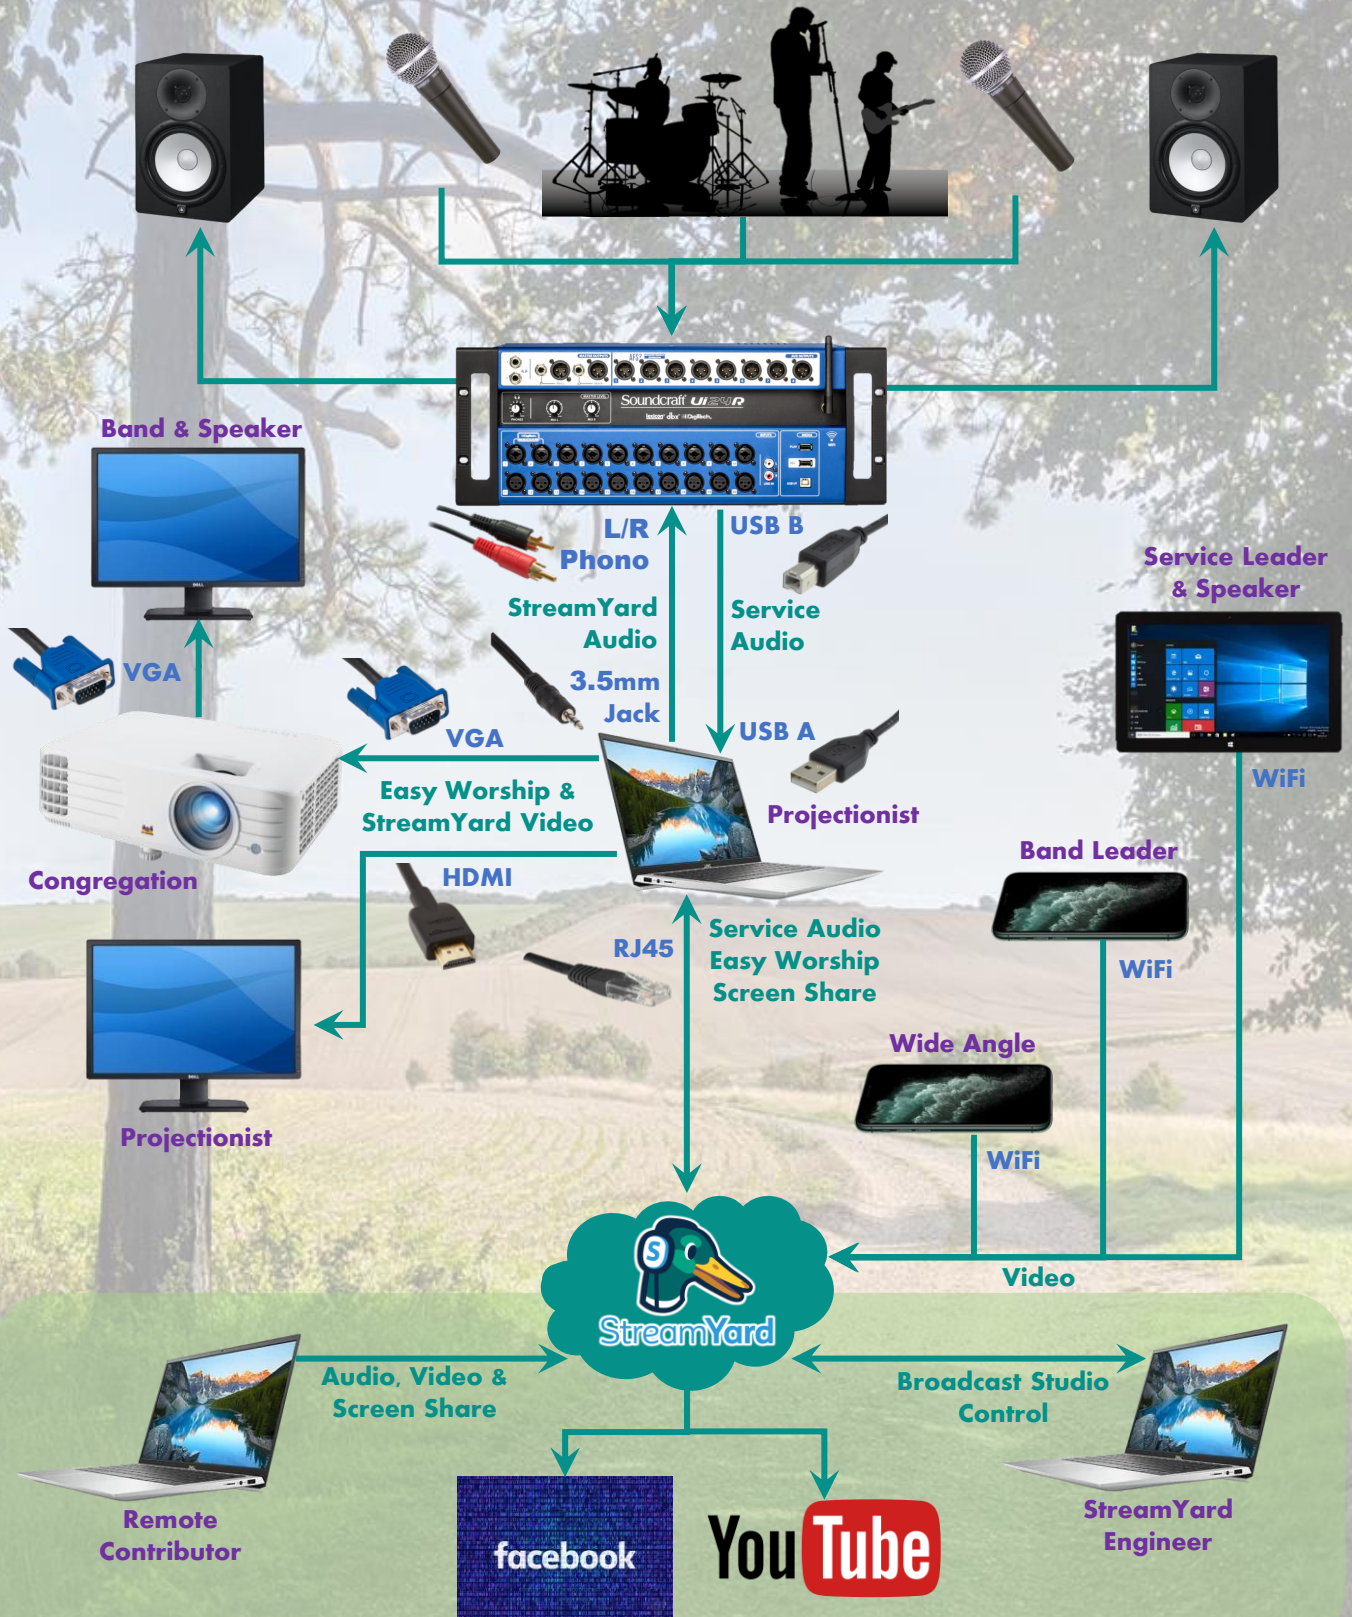

Wanfrage Community Church

A home for all | A family for discipleship | A base for sending

Streaming Setup

Wanfrage Community Church

A home for all | A family for discipleship | A base for sending

Typical Ui24 AV Setup