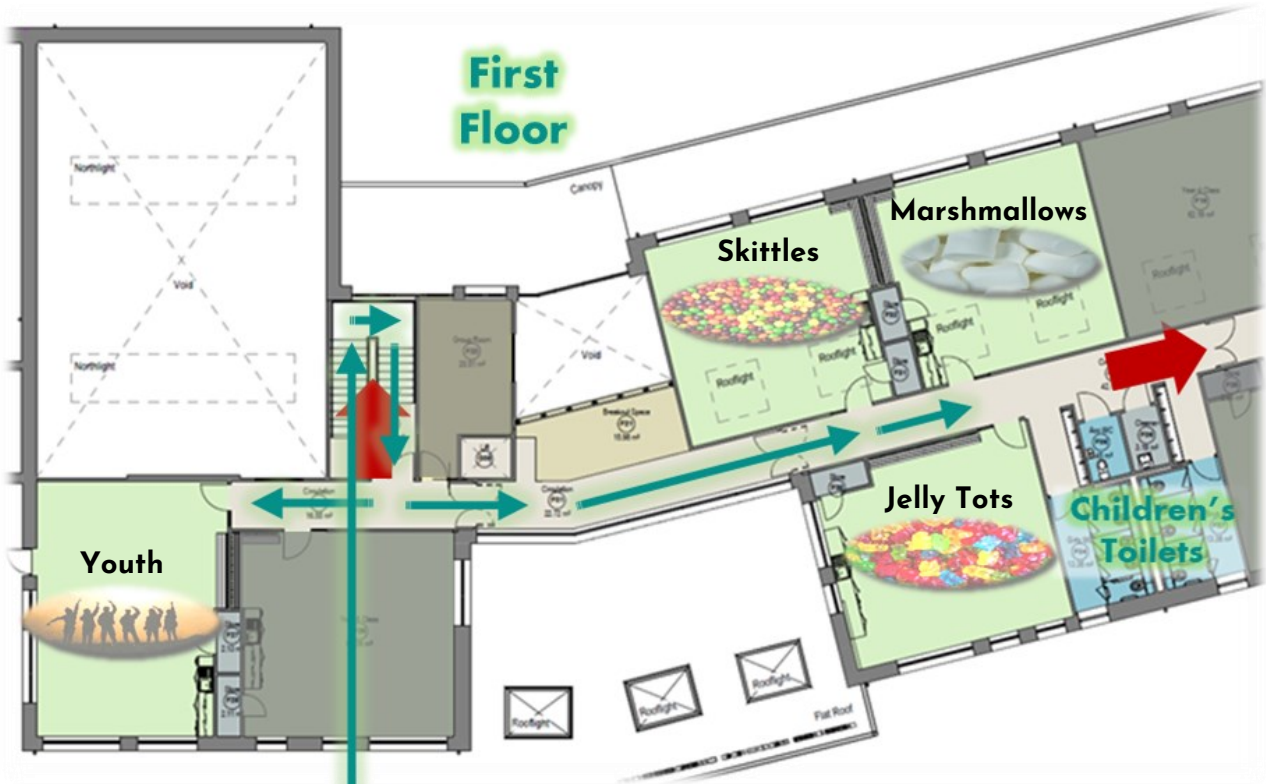

- Route to Fire exit
- Route to children's groups

Visit our website at www.wantagecc.org.uk. Contact us at hello@wantagecc.org.uk

Wantage Community Church is part of Oxfordshire Community Churches.
A company limited by guarantee, registered in England and Wales, number 03223210.
Registered Office The King's Centre, Osney Mead, Oxford, OX2 0ES Registered Charity 1056921.

contact