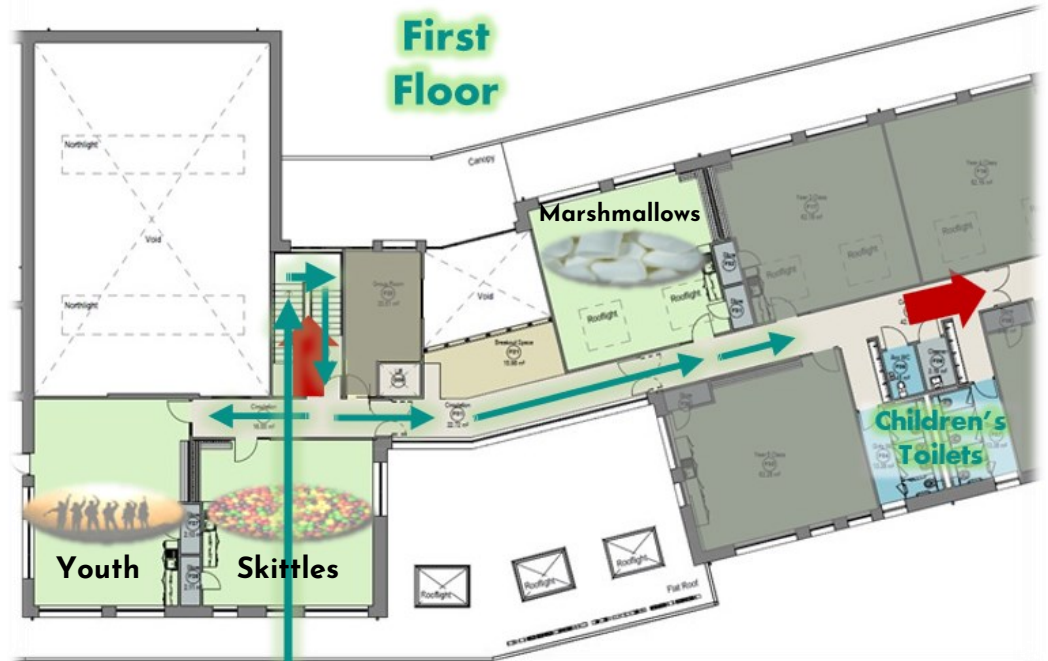

Visit our website at www.wantagecc.org.uk. Contact us at hello@wantagecc.org.uk

Wantage Community Church is part of Oxfordshire Community Churches.
A company limited by guarantee, registered in England and Wales, number 03223210.
Registered Office The King's Centre, Osney Mead, Oxford, OX2 0ES Registered Charity 1056921.

contact